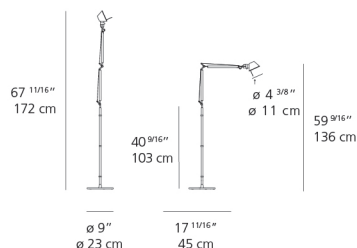

Lamp type	LED-T
Lamp	max 60W E12/G16.5
Lamp Included	No
Control type	On/Off (On Cord)
Input Voltage	120V
Power consumption	N/A
Ballast	N/A

Colors & Finishes

Aluminum

Materials

- Arms and diffuser in aluminum
- Joints and tension control knobs in polished die-cast aluminum
- Tension cables in stainless steel
- Floor support base in weighted steel with stamped aluminum cover
- Stem in steel

Features & Accessories

- Fully adjustable, articulated arm structure
- Tilttable and 360 degrees rotatable diffuser

Dimensions

Packaging

3 Boxes

1 x 8-3/4" x 8-3/4" x 19-13/16" / 2.51 lbs - 22 cm x 22 cm x 50 cm / 1.14 kg

1 x 1-1/4" x 1-1/4" x 45-3/4" / 1.98 lbs - 3 cm x 3 cm x 116 cm / .9 kg

1 x 11-1/8" x 11-1/8" x 4" / 9.7 lbs - 28 cm x 28 cm x 10 cm / 4.4 kg

Light distribution

Direct

Red = Max Cd. Through Vertical plane

Blue = Max Cd. Through Horizontal plane

Luminaire weight

11.62 lbs / 5.27 kg

Warranty

5 year Limited warranty