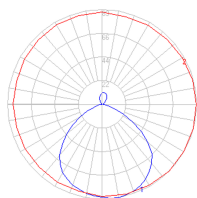

Features & Accessories

- Fully adjustable, articulated arm structure
- Tilttable and 360 degrees rotatable diffuser

Dimensions

Packaging

3 Boxes

1 x 8-3/4" x 8-3/4" x 19-13/16" / 2.51 lbs - 22 cm x 22 cm x 50 cm / 1.14 kg

1 x 1-1/4" x 1-1/4" x 45-3/4" / 1.98 lbs - 3 cm x 3 cm x 116 cm / .9 kg

1 x 11-1/8" x 11-1/8" x 4" / 9.7 lbs - 28 cm x 28 cm x 10 cm / 4.4 kg

Light distribution

Direct

Red = Max Cd. Through Vertical plane