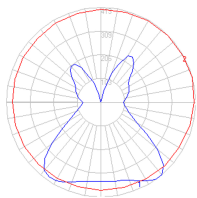

Red = Max Cd. Through Vertical plane

Blue = Max Cd. Through Horizontal plane

Warranty

5 year Limited warranty