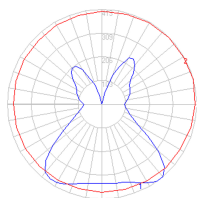

Dimensions

Packaging

3 Boxes

1 x 44-9/16" x 13-5/16" x 8-3/8" / 6.61 lbs - 113 cm x 33.5 cm x 21 cm / 3 kg

1 x 16-1/4" x 16-1/4" x 44-1/2" / 1.1 lbs - 41 cm x 41 cm x 34 cm / .5 kg

1 x 7-3/16" x 6-13/16" x 7-3/16" / 1.1 lbs - 18 cm x 17 cm x 18 cm / .5 kg

Light distribution

Diffused

Red = Max Cd. Through Vertical plane
Blue = Max Cd. Through Horizontal plane

Luminaire weight

4.41 lbs / 2 kg

Warranty

5 year Limited warranty