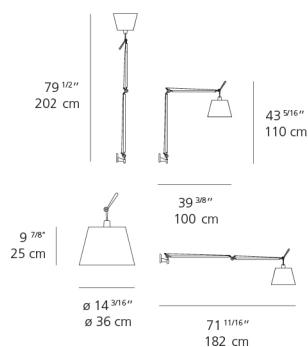

Lamp type	LED-T
Lamp	max 150W E26/A19
Lamp Included	No
Control type	DIMMABLE (On Cord)
Input Voltage	120V
Power consumption	N/A
Ballast	N/A

Colors & Finishes

- Parchment (Diffuser)
- Aluminum (Body)

Materials

- Arm structure in aluminum
- Wall support in aluminum

Features & Accessories

- Fully adjustable articulated arm
- Wall mounting on junction box with J-bracket
- Provided with 10ft cord and plug
- Cord to be shortened and plug to be removed by electrician during hardwire installation

Dimensions

Packaging

3 Boxes

1 x 44-9/16" x 13-5/16" x 8-3/8" / 6.61 lbs - 113 cm x 33.5 cm x 21 cm / 3 kg

1 x 16-1/4" x 16-1/4" x 44-1/2" / 1.1 lbs - 41 cm x 41 cm x 34 cm / .5 kg

1 x 7-3/16" x 6-13/16" x 7-3/16" / 1.1 lbs - 18 cm x 17 cm x 18 cm / .5 kg

Light distribution

Diffused

Red = Max Cd. Through Vertical plane
Blue = Max Cd. Through Horizontal plane

Luminaire weight

4.41 lbs / 2 kg

Warranty

5 year Limited warranty