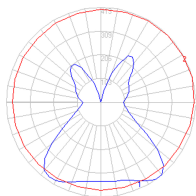

Dimensions

Packaging

3 Boxes

1 x 44-9/16" x 13-5/16" x 8-3/8" / 6.61 lbs - 113 cm x 33.5 cm x 21 cm / 3 kg

1 x 13-7/8" x 13-7/8" x 11-7/8" / 1.1 lbs - 35 cm x 35 cm x 30 cm / .5 kg

1 x 7-3/16" x 6-13/16" x 7-3/16" / 1.1 lbs - 18 cm x 17 cm x 18 cm / .5 kg

Light distribution

Diffused

Red = Max Cd. Through Vertical plane
Blue = Max Cd. Through Horizontal plane

Luminaire weight

4.41 lbs / 2 kg

Warranty

5 year Limited warranty