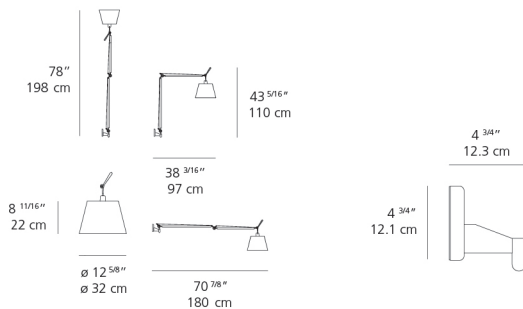

Dimensions

Packaging

3 Boxes

1 x 44-9/16" x 13-5/16" x 8-3/8" / 6.61 lbs - 113 cm x 33.5 cm x 21 cm / 3 kg

1 x 13-7/8" x 13-7/8" x 11-7/8" / 1.1 lbs - 35 cm x 35 cm x 30 cm / .5 kg

1 x 7-3/16" x 6-13/16" x 7-3/16" / 1.1 lbs - 18 cm x 17 cm x 18 cm / .5 kg

Light distribution

Diffused

Red = Max Cd. Through Vertical plane
Blue = Max Cd. Through Horizontal plane

Luminaire weight

4.41 lbs / 2 kg

Warranty

5 year Limited warranty