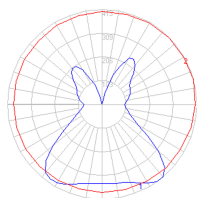

- Fully adjustable articulated arm structure

Dimensions

Packaging

3 Boxes

1 x 44-9/16" x 13-5/16" x 8-3/8" / 6.61 lbs - 113 cm x 33.5 cm x 21 cm / 3 kg

1 x 19-3/8" x 19-3/8" x 13" / 1.1 lbs - 49 cm x 49 cm x 33 cm / .5 kg

1 x 5-3/16" x 4-13/16" x 3-5/8" / .44 lbs - 13 cm x 12 cm x 9 cm / .2 kg

Light distribution

Diffused

Red = Max Cd. Through Vertical plane
Blue = Max Cd. Through Horizontal plane

Luminaire weight

3.97 lbs / 1.8 kg