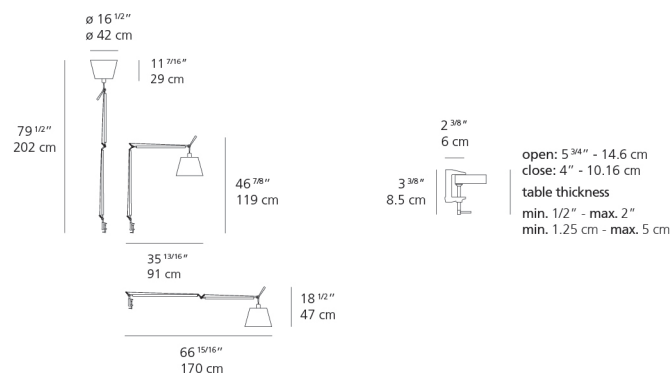

- Fully adjustable articulated arm structure

Dimensions

Packaging

3 Boxes

1 x 44-9/16" x 13-5/16" x 8-3/8" / 6.61 lbs - 113 cm x 33.5 cm x 21 cm / 3 kg

1 x 19-3/8" x 19-3/8" x 13" / 1.1 lbs - 49 cm x 49 cm x 33 cm / .5 kg

1 x 5-3/16" x 4-13/16" x 3-5/8" / .44 lbs - 13 cm x 12 cm x 9 cm / .2 kg

Light distribution

Diffused

Red = Max Cd. Through Vertical plane
Blue = Max Cd. Through Horizontal plane

Luminaire weight

3.97 lbs / 1.8 kg