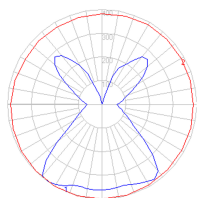

Features & Accessories

- Fully adjustable articulated arm structure

Dimensions

Packaging

4 Boxes

- 1 x 44-9/16" x 13-5/16" x 8-3/8" / 6.61 lbs - 113 cm x 33.5 cm x 21 cm / 3 kg
- 1 x 19-3/8" x 19-3/8" x 13" / 1.1 lbs - 49 cm x 49 cm x 33 cm / .5 kg
- 1 x 50-7/8" x 1-11/16" x 1-11/16" / 3.31 lbs - 129 cm x 4 cm x 4 cm / 1.5 kg
- 1 x 16-1/4" x 16-1/4" x 4-13/16" / 27.78 lbs - 41 cm x 41 cm x 12 cm / 12.6 kg

Light distribution

Diffused

Red = Max Cd. Through Vertical plane
Blue = Max Cd. Through Horizontal plane

Luminaire weight

33.3 lbs / 15.1 kg

Warranty

5 year Limited warranty