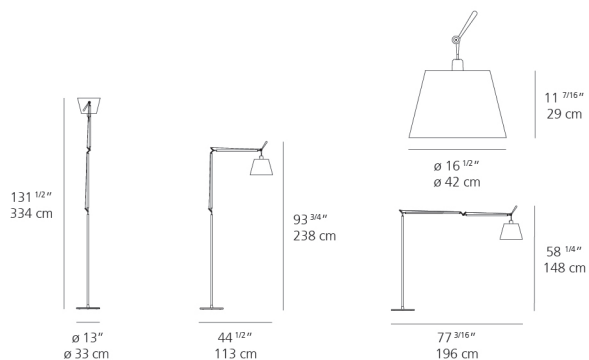

Lamp type	LED-T
Lamp	max 100W E26/A19
Lamp Included	No
Control type	DIMMABLE (On Cord)
Input Voltage	120V
Power consumption	N/A
Ballast	N/A

Colors & Finishes

- Parchment (Diffuser)
- Aluminum (Body & Base)

Features & Accessories

- Fully adjustable articulated arm structure

Dimensions

Packaging

4 Boxes

- 1 x 44-9/16" x 13-5/16" x 8-3/8" / 6.61 lbs - 113 cm x 33.5 cm x 21 cm / 3 kg
- 1 x 19-3/8" x 19-3/8" x 13" / 1.1 lbs - 49 cm x 49 cm x 33 cm / .5 kg
- 1 x 50-7/8" x 1-11/16" x 1-11/16" / 3.31 lbs - 129 cm x 4 cm x 4 cm / 1.5 kg
- 1 x 16-1/4" x 16-1/4" x 4-13/16" / 27.78 lbs - 41 cm x 41 cm x 12 cm / 12.6 kg

Light distribution

Diffused

Red = Max Cd. Through Vertical plane
Blue = Max Cd. Through Horizontal plane

Luminaire weight

33.3 lbs / 15.1 kg

Warranty

5 year Limited warranty