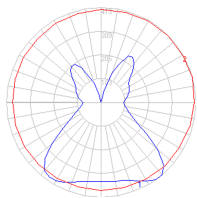

### Dimensions

### Packaging

3 Boxes

1 x 44-9/16" x 13-5/16" x 8-3/8" / 6.61 lbs - 113 cm x 33.5 cm x 21 cm / 3 kg

1 x 16-1/4" x 16-1/4" x 44-1/2" / 1.1 lbs - 41 cm x 41 cm x 34 cm / .5 kg

1 x 5-3/16" x 4-13/16" x 3-5/8" / .44 lbs - 13 cm x 12 cm x 9 cm / .2 kg

### Light distribution

Diffused

Red = Max Cd. Through Vertical plane  
Blue = Max Cd. Through Horizontal plane