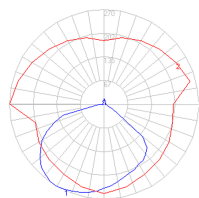

Features & Accessories

- Fully adjustable articulated arm structure

Dimensions

Packaging

4 Boxes

1 x 44-9/16" x 13-5/16" x 8-3/8" / 6.61 lbs - 113 cm x 33.5 cm x 21 cm / 3 kg

1 x 16-1/4" x 16-1/4" x 44-1/2" / 1.1 lbs - 41 cm x 41 cm x 34 cm / .5 kg

1 x 50-7/8" x 1-11/16" x 1-11/16" / 3.31 lbs - 129 cm x 4 cm x 4 cm / 1.5 kg

1 x 16-1/4" x 16-1/4" x 4-13/16" / 27.78 lbs - 41 cm x 41 cm x 12 cm / 12.6 kg

Light distribution

Diffused

Red = Max Cd. Through Vertical plane
Blue = Max Cd. Through Horizontal plane