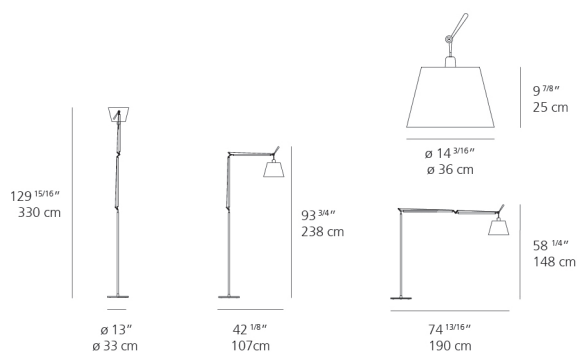

Lamp type	LED-T
Lamp	max 100W E26/A19
Lamp Included	No
Control type	DIMMABLE (On Cord)
Input Voltage	120V
Power consumption	N/A
Ballast	N/A

Colors & Finishes

- Parchment (Diffuser)
- Aluminum (Body & Base)

Features & Accessories

- Fully adjustable articulated arm structure

Dimensions

Packaging

4 Boxes

1 x 44-9/16" x 13-5/16" x 8-3/8" / 6.61 lbs - 113 cm x 33.5 cm x 21 cm / 3 kg

1 x 16-1/4" x 16-1/4" x 44-1/2" / 1.1 lbs - 41 cm x 41 cm x 34 cm / .5 kg

1 x 50-7/8" x 1-11/16" x 1-11/16" / 3.31 lbs - 129 cm x 4 cm x 4 cm / 1.5 kg

1 x 16-1/4" x 16-1/4" x 4-13/16" / 27.78 lbs - 41 cm x 41 cm x 12 cm / 12.6 kg

Light distribution

Diffused

Red = Max Cd. Through Vertical plane
Blue = Max Cd. Through Horizontal plane

Luminaire weight

33.3 lbs / 15.1 kg

Warranty

5 year Limited warranty