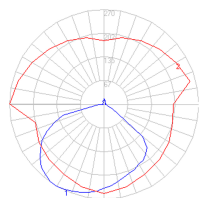

### Dimensions

### Packaging

4 Boxes

- 1 x 44-9/16" x 13-5/16" x 8-3/8" / 6.61 lbs - 113 cm x 33.5 cm x 21 cm / 3 kg
- 1 x 13-7/8" x 13-7/8" x 11-7/8" / 1.1 lbs - 35 cm x 35 cm x 30 cm / .5 kg
- 1 x 50-7/8" x 1-11/16" x 1-11/16" / 3.31 lbs - 129 cm x 4 cm x 4 cm / 1.5 kg
- 1 x 16-1/4" x 16-1/4" x 4-13/16" / 27.78 lbs - 41 cm x 41 cm x 12 cm / 12.6 kg

### Light distribution

Diffused

### Luminaire weight

33.3 lbs / 15.1 kg

Red = Max Cd. Through Vertical plane  
Blue = Max Cd. Through Horizontal plane