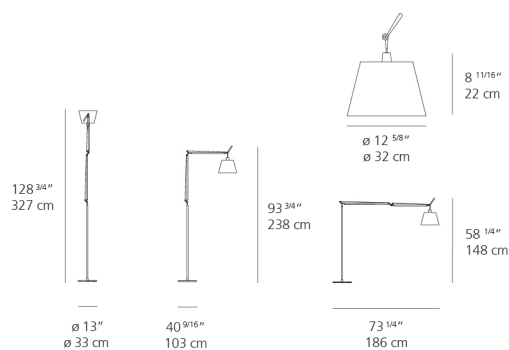

### Dimensions

### Luminaire weight

33.3 lbs / 15.1 kg

Red = Max Cd. Through Vertical plane  
Blue = Max Cd. Through Horizontal plane