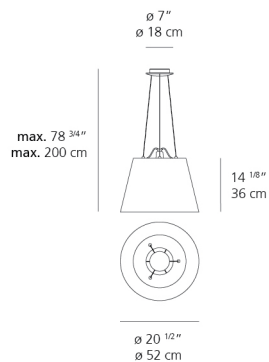

Dimensions

Packaging

2 Boxes

1 x 9-15/16" x 7-15/16" x 7-15/16" / 2.34 lbs - 25 cm x 20 cm x 20 cm / 1.06 kg

1 x 21-3/4" x 21-3/4" x 15-13/16" / 4.41 lbs - 55 cm x 55 cm x 40 cm / 2 kg

Light distribution

Diffused

Luminaire weight

2.75 lbs / 1.25 kg

Red = Max Cd. Through Vertical plane
Blue = Max Cd. Through Horizontal plane

Warranty

5 year Limited warranty