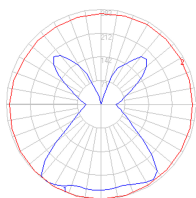

Dimensions

Packaging

2 Boxes

1 x 9-15/16" x 7-15/16" x 7-15/16" / 2.34 lbs - 25 cm x 20 cm x 20 cm / 1.06 kg

1 x 21-3/4" x 21-3/4" x 15-13/16" / 4.41 lbs - 55 cm x 55 cm x 40 cm / 2 kg

Light distribution

Diffused

Luminaire weight

2.75 lbs / 1.25 kg

Red = Max Cd. Through Vertical plane
Blue = Max Cd. Through Horizontal plane

Warranty

5 year Limited warranty