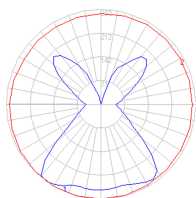

Luminaire weight

2.31 lbs / 1.05 kg