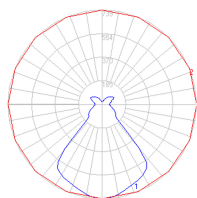

### Dimensions

### Packaging

2 Boxes

1 x 9-9/16" x 14-11/16" x 20-15/16" / 5.51 lbs - 24 cm x 37 cm x 53 cm / 2.5 kg

1 x 21-3/4" x 21-3/4" x 15-13/16" / 5.29 lbs - 55 cm x 55 cm x 40 cm / 2.4 kg

### Light distribution

Diffused

Red = Max Cd. Through Vertical plane

Blue = Max Cd. Through Horizontal plane