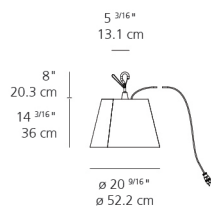

Colors & Finishes

- Basalt (Diffuser)
- Aluminum (Hook)

Materials

- Hook and body in aluminum
- Diffuser in Paola Lenti Thua outdoor fabric

Features & Accessories

- Structural elements of Tolomeo floor reinforced for outdoor use
- Lighting source fitted inside a transparent IP65 plastic unit that recalls old lanterns
- Cord length is 16 feet 5 inches (5m)

Dimensions

Packaging

2 Boxes

1 x 9-9/16" x 14-11/16" x 20-15/16" / 5.51 lbs - 24 cm x 37 cm x 53 cm / 2.5 kg

1 x 21-3/4" x 21-3/4" x 15-13/16" / 5.29 lbs - 55 cm x 55 cm x 40 cm / 2.4 kg

Light distribution

Diffused

Red = Max Cd. Through Vertical plane

Blue = Max Cd. Through Horizontal plane

Luminaire weight

9.04 lbs / 4.1 kg

Warranty

5 year limited warranty