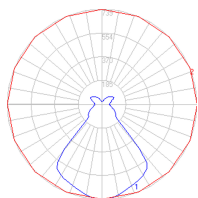

Light distribution

Diffused