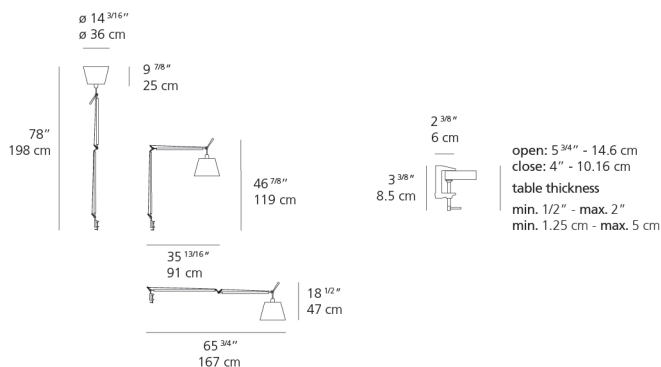

Tolomeo mega LED w/14" diffuser table with clamp - Parchment SPECIFICATIONS

TLM2001

Design By

Michele De Lucchi
Giancarlo Fassina

Collection

Design

Specifications

Delivered lumens	1918lm
Light output ratio	60.89lm/W
Power consumption	31.5W
Led type	29W C.O.B.*
CCT (Correlated Color Temperature)	3000K
CRI (Color Rendering Index)	>80
Life expectancy	50000Hrs
Control type	DIMMABLE (On Head) / DIMMABLE
Input Voltage	120-240V
Driver	Plug-In

Features & Accessories

- Fully adjustable articulated arm structure
- Interchangeable plug options accommodate most countries electrical outlets

Dimensions

Packaging

3 Boxes

1 x 13-11/16" x 7-15/16" x 44-3/16" / 6.39 lbs - 34.5 cm x 20 cm x 112 cm / 2.9 kg

1 x 16-1/4" x 16-1/4" x 13-1/2" / 1.1 lbs - 41 cm x 41 cm x 34 cm / .5 kg

1 x 5-3/16" x 4-13/16" x 3-5/8" / .44 lbs - 13 cm x 12 cm x 9 cm / .2 kg

Light distribution

Diffused

Red = Max Cd. Through Vertical plane
Blue = Max Cd. Through Horizontal plane