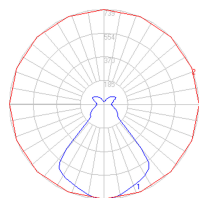

Tolomeo mega LED w/14" diffuser table with clamp - Parchment SPECIFICATIONS

TLM2001

Design By

Michele De Lucchi
Giancarlo Fassina

Collection

Design

Specifications

Delivered lumens	1918lm
Light output ratio	60.89lm/W
Power consumption	31.5W
Led type	29W C.O.B.*
CCT (Correlated Color Temperature)	3000K
CRI (Color Rendering Index)	>80
Life expectancy	50000Hrs
Control type	DIMMABLE (On Head) / DIMMABLE
Input Voltage	120-240V
Driver	Plug-In

Features & Accessories

- Fully adjustable articulated arm structure
- Interchangeable plug options accommodate most countries electrical outlets

Dimensions

Packaging

3 Boxes

1 x 13-11/16" x 7-15/16" x 44-3/16" / 6.39 lbs - 34.5 cm x 20 cm x 112 cm / 2.9 kg

1 x 16-1/4" x 16-1/4" x 13-1/2" / 1.1 lbs - 41 cm x 41 cm x 34 cm / .5 kg

1 x 5-3/16" x 4-13/16" x 3-5/8" / .44 lbs - 13 cm x 12 cm x 9 cm / .2 kg

Light distribution

Diffused

Red = Max Cd. Through Vertical plane
Blue = Max Cd. Through Horizontal plane