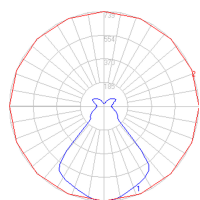

## Dimensions

## Packaging

3 Boxes

1 x 13-11/16" x 7-15/16" x 44-3/16" / 6.39 lbs - 34.5 cm x 20 cm x 112 cm / 2.9 kg

1 x 13-7/8" x 13-7/8" x 11-7/8" / 1.1 lbs - 35 cm x 35 cm x 30 cm / .5 kg

1 x 5-3/16" x 4-13/16" x 3-5/8" / .44 lbs - 13 cm x 12 cm x 9 cm / .2 kg

## Light distribution

Diffused

Red = Max Cd. Through Vertical plane  
Blue = Max Cd. Through Horizontal plane