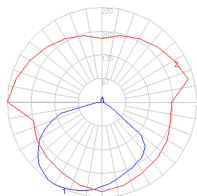

Features & Accessories

- Fully adjustable, articulated arm structure
- Tilttable and 360 degrees rotatable diffuser
- Provided with 10ft cord and plug

Dimensions

Packaging

2 Boxes

1 x 10-1/8" x 8-3/16" x 34-1/8" / 4.19 lbs - 25.5 cm x 20.5 cm x 86.5 cm / 1.9 kg

1 x 4-7/16" x 4-7/16" x 4-7/16" / .55 lbs - 11 cm x 11 cm x 11 cm / .25 kg

Light distribution

Direct

Red = Max Cd. Through Vertical plane

Blue = Max Cd. Through Horizontal plane

Luminaire weight

2.14 lbs / .97 kg