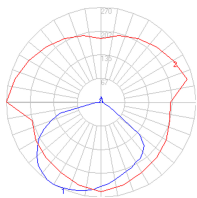

### Dimensions

### Light distribution

Red = Max Cd. Through Vertical plane

Blue = Max Cd. Through Horizontal plane