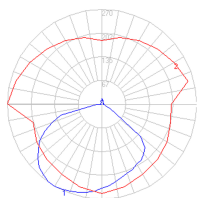

Packaging

1 Box

1 x 10-5/16" x 7-15/16" x 18-9/16" / 1.76 lbs - 26 cm x 20 cm x 47 cm / .8 kg

Light distribution

Direct

Red = Max Cd. Through Vertical plane

Blue = Max Cd. Through Horizontal plane

Luminaire weight