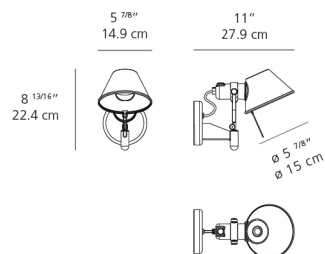

Lamp type	LED-T
Lamp	max 75W E26/A19
Lamp Included	No
Control type	On/Off / Without Switch
Input Voltage	120V
Power consumption	N/A
Ballast	N/A

Colors & Finishes

Aluminum

Materials

- Wall support in polished aluminum
- Diffuser in aluminum

Features & Accessories

- Fully adjustable, rotatable and tiltable diffuser
- Mounting plate conceals hardware
- Wall mounting to standard electrical junction box centered on canopy of fixture

Dimensions

Packaging

1 Box

1 x 10-5/16" x 7-15/16" x 18-9/16" / 1.76 lbs - 26 cm x 20 cm x 47 cm / .8 kg

Light distribution

Direct

Red = Max Cd. Through Vertical plane

Blue = Max Cd. Through Horizontal plane

Luminaire weight