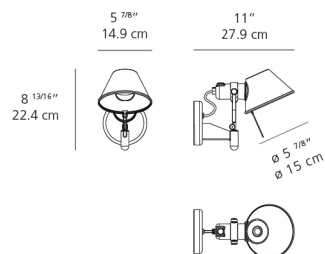

Lamp type	LED-T
Lamp	max 75W E26/A19
Lamp Included	No
Control type	On/Off (On lampholder) / Switch (On lampholder)
Input Voltage	120V
Power consumption	N/A
Ballast	N/A

Colors & Finishes

Aluminum

Materials

- Wall support in polished aluminum
- Diffuser in aluminum

Features & Accessories

- Fully adjustable, rotatable and tiltable diffuser
- Mounting plate conceals hardware
- Wall mounting to standard electrical junction box centered on canopy of fixture

Dimensions

Packaging

1 Box

1 x 10-5/16" x 7-15/16" x 18-9/16" / 1.76 lbs - 26 cm x 20 cm x 47 cm / .8 kg

Light distribution

Direct

Red = Max Cd. Through Vertical plane

Blue = Max Cd. Through Horizontal plane