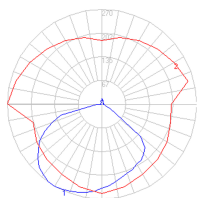

Dimensions

Packaging

1 Box

1 x 10-5/16" x 7-15/16" x 18-9/16" / 1.76 lbs - 26 cm x 20 cm x 47 cm / .8 kg

Light distribution

Direct

Red = Max Cd. Through Vertical plane

Blue = Max Cd. Through Horizontal plane