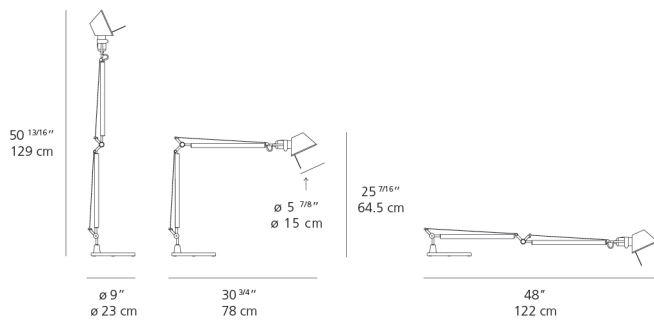

Lamp type	LED-T
Lamp	max 100W E26/A19
Lamp Included	No
Control type	On/Off (On Head)
Input Voltage	120V
Power consumption	N/A
Ballast	N/A

Colors & Finishes

- Black (Diffuser & Body)
- Aluminum (Base)

Materials

- Fully adjustable, articulated arm structure
- Tilttable and 360 degrees rotatable diffuser

Dimensions

Packaging

2 Boxes

1 x 33-15/16" x 10-3/4" x 7-15/16" / 3.09 lbs - 86 cm x 27 cm x 20 cm / 1.4 kg

1 x 12-5/16" x 12-5/16" x 4-1/4" / 8.82 lbs - 31 cm x 31 cm x 10.5 cm / 4 kg

Light distribution

Direct

Red = Max Cd. Through Vertical plane
Blue = Max Cd. Through Horizontal plane

Luminaire weight

10.36 lbs / 4.7 kg

Warranty

5 year Limited warranty