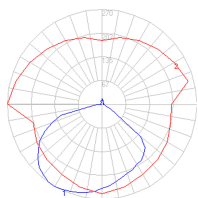

- Fully adjustable, articulated arm structure
- Tilttable and 360 degrees rotatable diffuser

Dimensions

Packaging

2 Boxes

1 x 33-15/16" x 10-3/4" x 7-15/16" / 3.09 lbs - 86 cm x 27 cm x 20 cm / 1.4 kg

1 x 12-5/16" x 12-5/16" x 4-1/4" / 8.82 lbs - 31 cm x 31 cm x 10.5 cm / 4 kg

Light distribution

Direct

Red = Max Cd. Through Vertical plane
Blue = Max Cd. Through Horizontal plane

Luminaire weight

10.36 lbs / 4.7 kg

Warranty

5 year Limited warranty