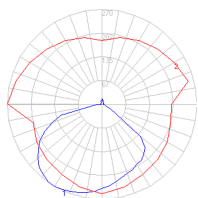

### Dimensions

### Light distribution

Direct

Red = Max Cd. Through Vertical plane  
Blue = Max Cd. Through Horizontal plane