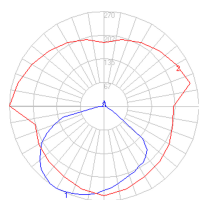

Features & Accessories

- Fully adjustable, articulated arm structure
- Tilttable and 360 degrees rotatable diffuser

Dimensions

Packaging

2 Boxes

1 x 10-1/8" x 8-3/16" x 34-1/8" / 4.19 lbs - 25.5 cm x 20.5 cm x 86.5 cm / 1.9 kg

1 x 12-5/16" x 12-5/16" x 4-1/4" / 8.82 lbs - 31 cm x 31 cm x 10.5 cm / 4 kg

Light distribution

Direct

Red = Max Cd. Through Vertical plane

Blue = Max Cd. Through Horizontal plane

Luminaire weight

9.97 lbs / 4.52 kg