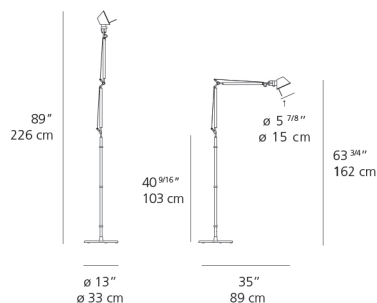

### Specifications

Delivered lumens	357lm
Light output ratio	33.4lm/W
Power consumption	10.7W
Led type	10W Array*
CCT (Correlated Color Temperature)	3000K
CRI (Color Rendering Index)	>80
Life expectancy	50000Hrs
Control type	DIMMABLE (On Head)
Input Voltage	120-240V
Driver	Plug-In

### Dimensions

### Luminaire weight

17.54 lbs / 7.96 kg