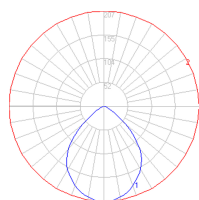

### Dimensions

### Packaging

3 Boxes

1 x 10-5/16" x 7-9/16" x 33-3/16" / 3.99 lbs - 26 cm x 19 cm x 84 cm / 1.809 kg

1 x 41-13/16" x 1-11/16" x 1-11/16" / 1.54 lbs - 106 cm x 4 cm x 4 cm / .7 kg

1 x 15-13/16" x 16-1/4" x 4-7/16" / 16.76 lbs - 40 cm x 41 cm x 11 cm / 7.6 kg

### Light distribution

Direct

Red = Max Cd. Through Vertical plane

Blue = Max Cd. Through Horizontal plane