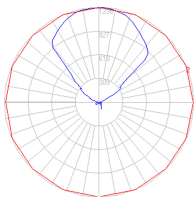

Luminaire weight

11.24 lbs / 5.1 kg

Warranty

5 year limited warranty

Red = Max Cd. Through Vertical plane

Blue = Max Cd. Through Horizontal plane