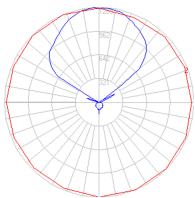

Dimensions

Packaging

1 Box

1 x 40-5/8" x 37-7/8" x 16-7/16" / 32.85 lbs - 103 cm x 96 cm x 41.5 cm / 14.9 kg

Light distribution

Indirect

Luminaire weight

21.83 lbs / 9.9 kg

Warranty

5 year limited warranty

Red = Max Cd. Through Vertical plane

Blue = Max Cd. Through Horizontal plane