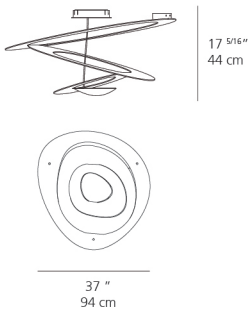

Dimensions

Packaging

1 Box

1 x 40-5/8" x 37-7/8" x 16-7/16" / 32.85 lbs - 103 cm x 96 cm x 41.5 cm / 14.9 kg

Light distribution

Indirect

Luminaire weight

21.83 lbs / 9.9 kg