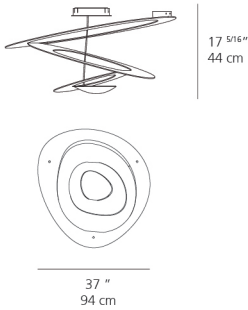

Dimensions

Packaging

1 Box

1 x 40-5/8" x 37-7/8" x 16-7/16" / 32.63 lbs - 103 cm x 96 cm x 41.5 cm / 14.8 kg

Light distribution

Indirect

Luminaire weight

21.61 lbs / 9.8 kg