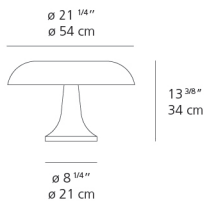

Lamp type	LED-T
Lamp	max 4X25W E12/G16.5
Lamp Included	No
Control type	On/Off (On Cord)
Input Voltage	120V
Power consumption	N/A
Ballast	N/A

Colors & Finishes

White

Materials

- Body and diffuser in injected molded ABS thermoplastic

Features & Accessories

Dimensions

Packaging

2 Boxes

1 x 15" x 12-5/16" x 12-11/16" / 3.09 lbs - 38 cm x 31 cm x 32 cm / 1.4 kg

1 x 24-1/8" x 24-1/8" x 12-5/16" / 7.28 lbs - 61 cm x 61 cm x 31 cm / 3.3 kg

Light distribution