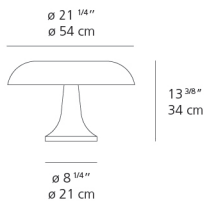

Lamp type	LED-T
Lamp	max 4X25W E12/G16.5
Lamp Included	No
Control type	On/Off (On Cord)
Input Voltage	120V
Power consumption	N/A
Ballast	N/A

Colors & Finishes

Orange

Materials

- Body and diffuser in injected molded ABS thermoplastic

Features & Accessories

Dimensions

Packaging

2 Boxes

1 x 15" x 12-5/16" x 12-11/16" / 3.09 lbs - 38 cm x 31 cm x 32 cm / 1.4 kg

1 x 24-1/8" x 24-1/8" x 12-5/16" / 7.28 lbs - 61 cm x 61 cm x 31 cm / 3.3 kg

Light distribution