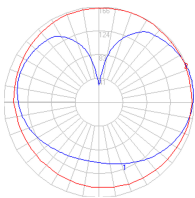

Features & Accessories

- Glass made by succession of glass molding, frosting, sandblasting and etching techniques

Dimensions

Packaging

1 Box

1 x 18-3/8" x 18-3/8" x 17-1/4" / 11.55 lbs - 46.5 cm x 46.5 cm x 43.5 cm / 5.24 kg

Light distribution

Diffused

Luminaire weight

6.46 lbs / 2.93 kg

Warranty

5 year Limited warranty

Red = Max Cd. Through Vertical plane

Blue = Max Cd. Through Horizontal plane