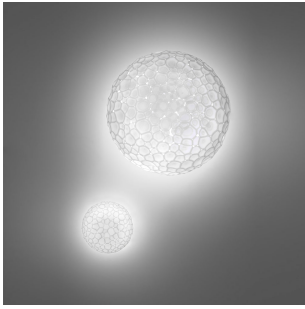

Meteorite 35 wall/ceiling E26/A19

SPECIFICATIONS

1701018A

Design By

Pio & Tito Toso

Collection

Design

Specifications

Lamp type	LED-T
Lamp	max 150W E26/A19
Lamp Included	No
Control type	Dimmable 2-Wire
Input Voltage	120V
Power consumption	N/A
Ballast	N/A

Colors & Finishes

White

Materials

- Diffuser in handblown double layer artistic glass
- Base in technopolymer and steel

Light distribution

Diffused

Luminaire weight

6.46 lbs / 2.93 kg

Warranty

5 year Limited warranty

Red = Max Cd. Through Vertical plane

Blue = Max Cd. Through Horizontal plane