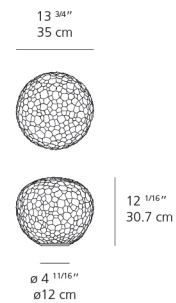

Meteorite 35 table E26/A19 dimmable

SPECIFICATIONS

1700018A

Design By

Pio & Tito Toso

Collection

Design

Specifications

Lamp type	LED-T
Lamp	max 150W E26/A19
Lamp Included	No
Control type	DIMMABLE (On Cord)
Input Voltage	120V
Power consumption	N/A
Ballast	N/A

Colors & Finishes

White

Materials

- Diffuser in double layer artistic hand blown glass
- Body in technopolymer
- Layered milk finish glass
- Acid etched

Features & Accessories

Dimensions

Packaging

1 Box

1 x 18-3/8" x 18-3/8" x 17-1/4" / 12.39 lbs - 46.5 cm x 46.5 cm x 43.5 cm / 5.62 kg

Light distribution

Diffused

Luminaire weight

7.3 lbs / 3.31 kg

Red = Max Cd. Through Vertical plane

Blue = Max Cd. Through Horizontal plane

Warranty