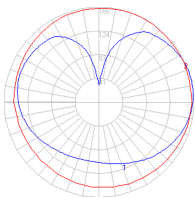

Features & Accessories

Dimensions

Packaging

1 Box

1 x 18-3/8" x 18-3/8" x 17-1/4" / 12.39 lbs - 46.5 cm x 46.5 cm x 43.5 cm / 5.62 kg

Light distribution

Diffused

Luminaire weight

7.3 lbs / 3.31 kg

Red = Max Cd. Through Vertical plane

Blue = Max Cd. Through Horizontal plane

Warranty