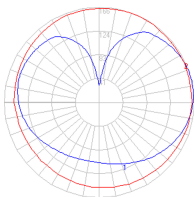

Features & Accessories

- Glass made by succession of glass molding, frosting, sandblasting and etching techniques
- Extended cable length

Dimensions

Ø 5 7/8"
Ø 15 cm

12 3/4"
30.7 cm

Ø 13 3/4"
Ø 35 cm

standard length
min. 19 3/4" - max. 49 3/16"
min. 50 cm - max. 125 cm

extended length
min. 19 3/4" - max. 216"
min. 50 cm - max. 548 cm

Packaging

1 Box

1 x 18-3/8" x 18-3/8" x 17-1/4" / 13.1 lbs - 46.5 cm x 46.5 cm x 43.5 cm / 5.94 kg

Light distribution

Diffused

Luminaire weight

7.78 lbs / 3.53 kg

Warranty

5 year Limited warranty

Red = Max Cd. Through Vertical plane

Blue = Max Cd. Through Horizontal plane