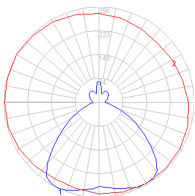

Features & Accessories

- Adjustable diffuser into three different positions

Dimensions

Packaging

1 Box

1 x 17" x 17" x 26-7/8" / 10.8 lbs - 43 cm x 43 cm x 68 cm / 4.9 kg

Light distribution

Direct/Indirect

Luminaire weight

7.05 lbs / 3.2 kg

Warranty

5 year Limited warranty

Red = Max Cd. Through Vertical plane

Blue = Max Cd. Through Horizontal plane