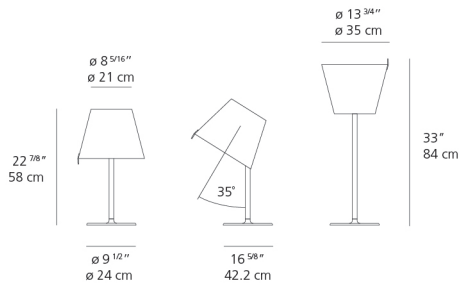

Lamp type	LED-T
Lamp	max 2X75W E26/A19
Lamp Included	No
Control type	On/Off (On Cord)
Input Voltage	120V
Power consumption	N/A
Ballast	N/A

Colors & Finishes

 Bronze

Materials

- Base in painted zamac
- Stem in painted aluminum
- Diffuser in silk satin fabric on a plastic frame

Features & Accessories

- Adjustable diffuser into three different positions

Dimensions

Packaging

1 Box

1 x 17" x 17" x 26-7/8" / 10.8 lbs - 43 cm x 43 cm x 68 cm / 4.9 kg

Light distribution

Direct/Indirect

Luminaire weight

7.05 lbs / 3.2 kg

Warranty

5 year Limited warranty

Red = Max Cd. Through Vertical plane

Blue = Max Cd. Through Horizontal plane