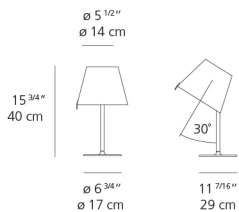

Lamp type	LED-T
Lamp	max 60W E12/G16.5
Lamp Included	No
Control type	On/Off (On Cord)
Input Voltage	120V
Power consumption	N/A
Ballast	N/A

Colors & Finishes

 Bronze

Materials

- Base in painted zamac
- Stem in painted aluminum
- Diffuser in silk satin fabric on a plastic frame

Features & Accessories

- Adjustable diffuser into two different positions

Dimensions

Packaging

1 Box

1 x 12-5/16" x 12-5/16" x 18-9/16" / 5.51 lbs - 31 cm x 31 cm x 47 cm / 2.5 kg

Light distribution

Direct/Indirect

Luminaire weight

2.65 lbs / 1.2 kg

Warranty

5 year Limited warranty

Red = Max Cd. Through Vertical plane

Blue = Max Cd. Through Horizontal plane