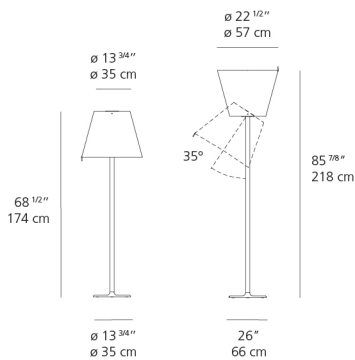

Lamp type	LED-T
Lamp	max 2X100W E26/A19
Lamp Included	No
Control type	DIMMABLE (On Cord)
Input Voltage	120V
Power consumption	N/A
Ballast	N/A

Colors & Finishes

Grey

Materials

- Base in painted zamac
- Stem in painted aluminum
- Diffuser in silk satin fabric

Features & Accessories

- Adjustable diffuser into three different positions

Dimensions

Packaging

2 Boxes

1 x 73-11/16" x 18-3/16" x 18-9/16" / 35.94 lbs - 187 cm x 46 cm x 47 cm / 16.3 kg

1 x 27-5/8" x 27-5/8" x 23-5/16" / 13.67 lbs - 70 cm x 70 cm x 59 cm / 6.2 kg

Light distribution

Diffused

Luminaire weight

20.94 lbs / 9.5 kg

Red = Max Cd. Through Vertical plane

Blue = Max Cd. Through Horizontal plane

Warranty

5 year Limited warranty