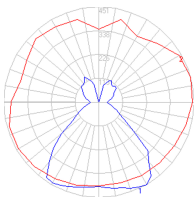

Luminaire weight

20.94 lbs / 9.5 kg