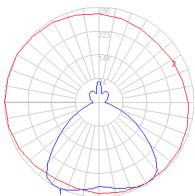

Features & Accessories

- Adjustable diffuser into three different positions

Dimensions

Packaging

1 Box

1 x 17" x 17" x 56-13/16" / 16.53 lbs - 43 cm x 43 cm x 144 cm / 7.5 kg

Light distribution

Diffused

Luminaire weight

10.58 lbs / 4.8 kg

Warranty

5 year Limited warranty

Red = Max Cd. Through Vertical plane

Blue = Max Cd. Through Horizontal plane