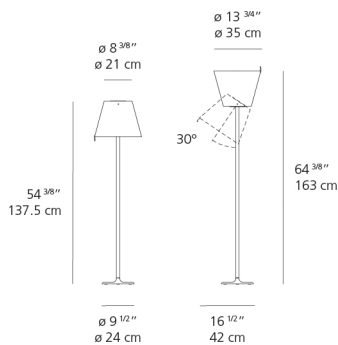

Lamp type	LED-T
Lamp	max 2X75W E26/A19
Lamp Included	No
Control type	On/Off (On Cord)
Input Voltage	120V
Power consumption	N/A
Ballast	N/A

Colors & Finishes

Grey

Materials

- Base in painted zamac
- Stem in painted aluminum
- Diffuser in silk satin fabric

Features & Accessories

- Adjustable diffuser into three different positions

Dimensions

Packaging

1 Box

1 x 17" x 17" x 56-13/16" / 16.53 lbs - 43 cm x 43 cm x 144 cm / 7.5 kg

Light distribution

Diffused

Luminaire weight

10.58 lbs / 4.8 kg

Warranty

5 year Limited warranty

Red = Max Cd. Through Vertical plane

Blue = Max Cd. Through Horizontal plane