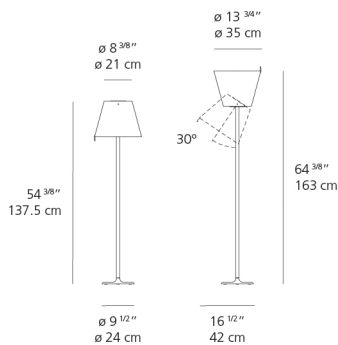

Melampo floor on/off bronze

SPECIFICATIONS

0123028A

Design By

Adrien Gardère

Collection

Design

Specifications

Lamp type	LED-T
Lamp	max 2X75W E26/A19
Lamp Included	No
Control type	On/Off (On Cord)
Input Voltage	120V
Power consumption	N/A
Ballast	N/A

Colors & Finishes

 Bronze

Materials

- Base in painted zamac
- Stem in painted aluminum
- Diffuser in silk satin fabric

Features & Accessories

- Adjustable diffuser into three different positions

Dimensions

Packaging

1 Box

1 x 17" x 17" x 56-13/16" / 16.53 lbs - 43 cm x 43 cm x 144 cm / 7.5 kg

Light distribution

Diffused

Luminaire weight

10.58 lbs / 4.8 kg

Red = Max Cd. Through Vertical plane

Blue = Max Cd. Through Horizontal plane

Warranty

5 year Limited warranty