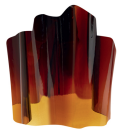

Logico single ceiling E26/19 Tobacco

SPECIFICATIONS

0452048A

Design By

Michele De Lucchi
Gerhard Reichert

Collection

Design

Specifications

Lamp type	LED-T
Lamp	max 100W E26/A19
Lamp Included	No
Control type	Dimmable 2-Wire
Input Voltage	120V
Power consumption	N/A
Ballast	N/A

Colors & Finishes

TOBACCO (Diffuser)

Materials

- Diffuser in handblown glass with satin finish
- Diffuser supporting frame and canopy in die-cast aluminum with matte lacquered finish