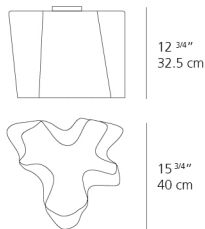

Lamp type	LED-T
Lamp	max 100W E26/A19
Lamp Included	No
Control type	Dimmable 2-Wire
Input Voltage	120V
Power consumption	N/A
Ballast	N/A

Colors & Finishes

TOBACCO (Diffuser)

Materials

- Diffuser in handblown glass with satin finish
- Diffuser supporting frame and canopy in die-cast aluminum with matte lacquered finish

Features & Accessories

- Custom applications available

Dimensions

Packaging

2 Boxes

1 x 8-3/8" x 8-3/8" x 7-9/16" / 1.76 lbs - 21 cm x 21 cm x 19 cm / .8 kg

1 x 21-3/4" x 19-13/16" x 20-9/16" / 28 lbs - 55 cm x 50 cm x 52 cm / 12.7 kg

Light distribution

Diffused

Luminaire weight

18.96 lbs / 8.6 kg

Warranty

Red = Max Cd. Through Vertical plane

Blue = Max Cd. Through Horizontal plane