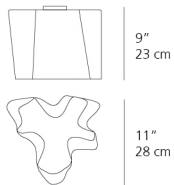

Lamp type	LED-T
Lamp	max 100W E26/A19
Lamp Included	No
Control type	Dimmable 2-Wire
Input Voltage	120V
Power consumption	N/A
Ballast	N/A

Colors & Finishes

-  TOBACCO (Diffuser)
-  Pale grey

Materials

- Diffuser in handblown glass with satin finish
- Diffuser supporting frame and canopy in die-cast aluminum with matte lacquered finish

Features & Accessories

- Custom applications available

Dimensions

Packaging

2 Boxes

1 x 8-3/8" x 8-3/8" x 7-9/16" / 1.76 lbs - 21 cm x 21 cm x 19 cm / .8 kg

1 x 16-1/4" x 16-1/4" x 16-5/8" / 8.6 lbs - 41 cm x 41 cm x 42 cm / 3.9 kg