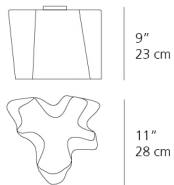

Dimensions

Packaging

2 Boxes

1 x 8-3/8" x 8-3/8" x 7-9/16" / 1.76 lbs - 21 cm x 21 cm x 19 cm / .8 kg

1 x 16-1/4" x 16-1/4" x 16-5/8" / 8.6 lbs - 41 cm x 41 cm x 42 cm / 3.9 kg

Light distribution

Diffused

Luminaire weight

5.95 lbs / 2.7 kg

Warranty

5 year Limited warranty