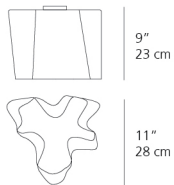

Lamp type	LED-T
Lamp	max 100W E26/A19
Lamp Included	No
Control type	Dimmable 2-Wire
Input Voltage	120V
Power consumption	N/A
Ballast	N/A

Colors & Finishes

- GREY SMOKE (Diffuser)
- Pale grey

Materials

- Diffuser in handblown glass with satin finish
- Diffuser supporting frame and canopy in die-cast aluminum with matte lacquered finish

Features & Accessories

- Custom applications available

Dimensions

Packaging

2 Boxes

1 x 8-3/8" x 8-3/8" x 7-9/16" / 1.76 lbs - 21 cm x 21 cm x 19 cm / .8 kg

1 x 16-1/4" x 16-1/4" x 16-5/8" / 8.6 lbs - 41 cm x 41 cm x 42 cm / 3.9 kg