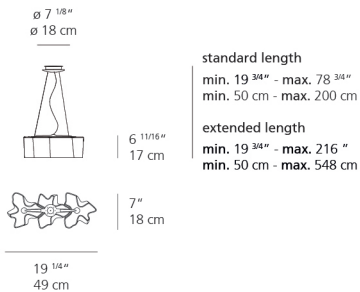

Lamp type	LED-T
Lamp	max 3X60W E12/G16.5
Lamp Included	No
Control type	Dimmable 2-Wire
Input Voltage	N/A
Power consumption	N/A
Ballast	N/A

Colors & Finishes

- Milky White (Diffuser)
- Pale grey (Body & Canopy)

Features & Accessories

- Custom applications available

Dimensions

Packaging

4 Boxes

1 x 20-9/16" x 14-1/4" x 9-9/16" / 4.41 lbs - 52 cm x 36 cm x 24 cm / 2 kg

3 x 10-5/16" x 10-5/16" x 20-1/2" / 3.97 lbs - 26 cm x 26 cm x 29 cm / 1.8 kg

Light distribution

Diffused

Luminaire weight

8.8 lbs / 4 kg

Red = Max Cd. Through Vertical plane

Blue = Max Cd. Through Horizontal plane

Warranty

5 year Limited warranty