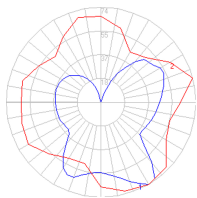

2 Boxes

1 x 8-3/8" x 8-3/8" x 7-9/16" / 1.76 lbs - 21 cm x 21 cm x 19 cm / .8 kg

1 x 10-5/16" x 10-5/16" x 8-1/2" / 3.97 lbs - 26 cm x 26 cm x 29 cm / 1.8 kg

Light distribution

Diffused

Luminaire weight

3.52 lbs / 1.6 kg