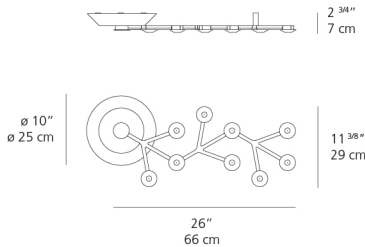

### Dimensions

### Luminaire weight

2.84 lbs / 1.29 kg

Red = Max Cd. Through Vertical plane

Blue = Max Cd. Through Horizontal plane