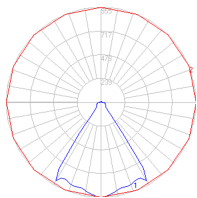

### Dimensions

### Packaging

1 Box

1 x 31-3/8" x 16-13/16" x 5-5/8" / 7.05 lbs - 79.5 cm x 42.5 cm x 14 cm / 3.2 kg

### Light distribution

Direct

### Luminaire weight

2.84 lbs / 1.29 kg

Red = Max Cd. Through Vertical plane

Blue = Max Cd. Through Horizontal plane