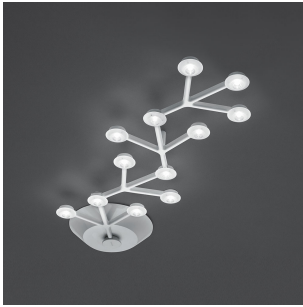

Led Net line 66 ceiling

1590058A

SPECIFICATIONS

Design By

Michele De Lucchi
Alberto Nason

Collection

Design

Specifications

Delivered lumens	1275.7lm
Light output ratio	60.76lm/W
Power consumption	21W
Led type	20W C.O.B.*
CCT (Correlated Color Temperature)	3000K
CRI (Color Rendering Index)	>80
Life expectancy	50000Hrs
Control type	Dimmable 2-Wire**
Input Voltage	120-277V
Driver	GE LIGHTTECH - 1 x GELD36DMV700PU

Colors & Finishes

☐ White

Materials

- Structure in painted aluminum
- Each LED is fitted with a methacrylate lens and satin finish methacrylate lens-holder

**Reverse phase

Features & Accessories

- Custom applications available