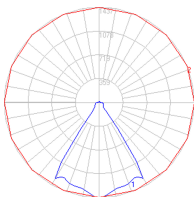

Delivered lumens	1851lm
Light output ratio	61.7lm/W
Power consumption	30W
Led type	28W C.O.B.*
CCT (Correlated Color Temperature)	3000K
CRI (Color Rendering Index)	>80
Life expectancy	50000Hrs
Control type	Dimmable 0-10V
Input Voltage	120-277V
Driver	ROAL - 1 x RSLD035-16

Dimensions

Packaging

1 Box

1 x 61-1/8" x 18-3/16" x 4-7/16" / 13.23 lbs - 155 cm x 46 cm x 11 cm / 6 kg

Light distribution

Direct

Luminaire weight

5.07 lbs / 2.3 kg

Warranty

5 year limited warranty

Red = Max Cd. Through Vertical plane

Blue = Max Cd. Through Horizontal plane