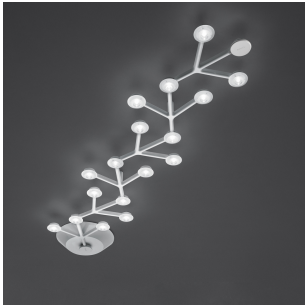

Led Net line 125 ceiling

1596058A

SPECIFICATIONS

Design By

Michele De Lucchi
Alberto Nason

Collection

Design

Specifications

Delivered lumens	1851lm
Light output ratio	61.7lm/W
Power consumption	30W
Led type	28W C.O.B.*
CCT (Correlated Color Temperature)	3000K
CRI (Color Rendering Index)	>80
Life expectancy	50000Hrs
Control type	Dimmable 0-10V
Input Voltage	120-277V
Driver	ROAL - 1 x RSLD035-16

Colors & Finishes

White

Materials

- Structure in painted aluminum
- Each LED is fitted with a methacrylate lens and satin finish methacrylate lens-holder

Features & Accessories

- Custom applications available
- Dimmer Adaptor 0-10V to Wireless (W001-00355)