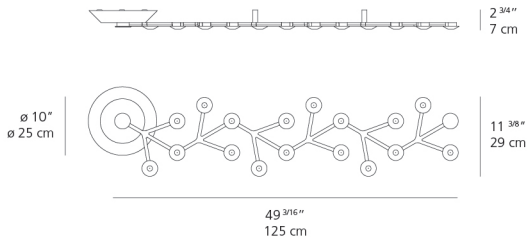

Delivered lumens	1851lm
Light output ratio	61.7lm/W
Power consumption	30W
Led type	28W C.O.B.*
CCT (Correlated Color Temperature)	3000K
CRI (Color Rendering Index)	>80
Life expectancy	50000Hrs
Control type	Dimmable 0-10V
Input Voltage	120-277V
Driver	ROAL - 1 x RSLD035-16

Dimensions

Packaging

1 Box

1 x 61-1/8" x 18-3/16" x 4-7/16" / 13.23 lbs - 155 cm x 46 cm x 11 cm / 6 kg

Light distribution

Direct

Luminaire weight

5.07 lbs / 2.3 kg