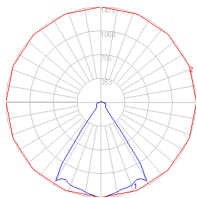

Luminaire weight

4.74 lbs / 2.15 kg