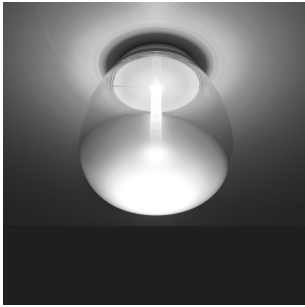

Empatia 36 wall/ceiling

1822018A

SPECIFICATIONS

Design By

Carlotta de Bevilacqua
Paola di Arianello

Collection

Design

Specifications

Delivered lumens	1189lm
Light output ratio	49.54lm/W
Power consumption	24W
Led type	21W C.O.B.*
CCT (Correlated Color Temperature)	3000K
CRI (Color Rendering Index)	>80
Life expectancy	50000Hrs
Control type	On/Off
Input Voltage	120-277V
Driver	ROAL - 1 x RSLD035-12

Colors & Finishes

- ☐ Clear & Frosted (Diffuser)
- ☐ White (Body)

Materials

- Base in die-cast aluminum
- Diffuser in handblown glass clear towards the top and frosted at the bottom
- Light pipe in low absorption coefficient methacrylate
- Plate within diffuser in aluminum

Features & Accessories

- Diffuser allows for reflection of light without glaring and without losing efficiency
- Light pipe guides light to the diffuser