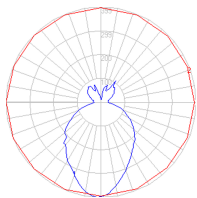

Luminaire weight

15.43 lbs / 7 kg