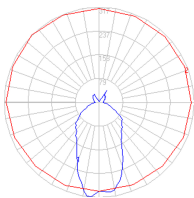

Features & Accessories

- Diffuser allows for reflection of light without glaring and without losing efficiency
- Light pipe guides light to the diffuser

Dimensions

Packaging

1 Box

1 x 13-5/16" x 13-5/16" x 19-3/16" / 9.7 lbs - 33.5 cm x 33.5 cm x 48.5 cm / 4.4 kg

Light distribution

Direct

Luminaire weight

6.83 lbs / 3.1 kg

Warranty

5 year limited warranty

Red = Max Cd. Through Vertical plane

Blue = Max Cd. Through Horizontal plane