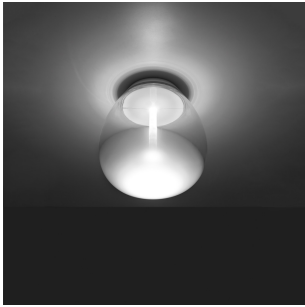

Empatia 26 wall/ceiling

1818018A

SPECIFICATIONS

Design By

Carlotta de Bevilacqua
Paola di Arianello

Collection

Design

Specifications

Delivered lumens	710lm
Light output ratio	44.38lm/W
Power consumption	16W
Led type	14W C.O.B.*
CCT (Correlated Color Temperature)	3000K
CRI (Color Rendering Index)	>80
Life expectancy	50000Hrs
Control type	On/Off
Input Voltage	120-277V
Driver	ROAL - 1 x RSLD035-12

Colors & Finishes

- Clear & Frosted (Diffuser)
- White (Body)

Materials

- Base in die-cast aluminum
- Diffuser in handblown glass clear towards the top and frosted at the bottom
- Light pipe in low absorption coefficient methacrylate
- Plate within diffuser in aluminum

Features & Accessories

- Diffuser allows for reflection of light without glaring and without losing efficiency
- Light pipe guides light to the diffuser

Dimensions

Packaging

1 Box

1 x 13-5/16" x 13-5/16" x 19-3/16" / 9.7 lbs - 33.5 cm x 33.5 cm x 48.5 cm / 4.4 kg