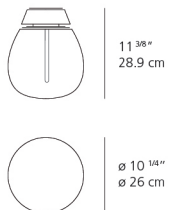

Delivered lumens	710lm
Light output ratio	44.38lm/W
Power consumption	16W
Led type	14W C.O.B.*
CCT (Correlated Color Temperature)	3000K
CRI (Color Rendering Index)	>80
Life expectancy	50000Hrs
Control type	On/Off
Input Voltage	120-277V
Driver	ROAL - 1 x RSLD035-12

Colors & Finishes

- Clear & Frosted (Diffuser)
- White (Body)

Materials

- Base in die-cast aluminum
- Diffuser in handblown glass clear towards the top and frosted at the bottom
- Light pipe in low absorption coefficient methacrylate
- Plate within diffuser in aluminum

Features & Accessories

- Diffuser allows for reflection of light without glaring and without losing efficiency
- Light pipe guides light to the diffuser

Dimensions

Packaging

1 Box

1 x 13-5/16" x 13-5/16" x 19-3/16" / 9.7 lbs - 33.5 cm x 33.5 cm x 48.5 cm / 4.4 kg

Light distribution

Direct

Luminaire weight

6.83 lbs / 3.1 kg

Warranty

5 year limited warranty

Red = Max Cd. Through Vertical plane

Blue = Max Cd. Through Horizontal plane