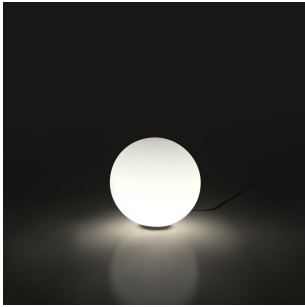

Dioscuri 42 table

0254018A

SPECIFICATIONS

Design By

Michele De Lucchi

Collection

Design

Specifications

Lamp type	LED-T
Lamp	max 100W E26/A19
Lamp Included	No
Control type	DIMMABLE (On Cord)
Input Voltage	120V
Power consumption	N/A
Ballast	N/A

Colors & Finishes

☐ White

Materials

- Base in thermoplastic resin
- Acid-etched diffuser made out of handblown glass

Features & Accessories

Dimensions