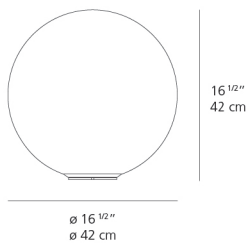

Lamp type	LED-T
Lamp	max 100W E26/A19
Lamp Included	No
Control type	DIMMABLE (On Cord)
Input Voltage	120V
Power consumption	N/A
Ballast	N/A

Colors & Finishes

White

Materials

- Base in thermoplastic resin
- Acid-etched diffuser made out of handblown glass

Features & Accessories

Dimensions

Packaging

1 Box

1 x 21-3/8" x 21-3/8" x 21-3/4" / 12.57 lbs - 54 cm x 54 cm x 55 cm / 5.7 kg

Light distribution

Diffused

Luminaire weight

9.04 lbs / 4.1 kg

Red = Max Cd. Through Vertical plane

Blue = Max Cd. Through Horizontal plane

Warranty