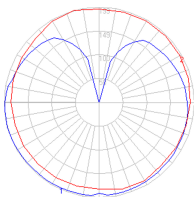

Features & Accessories

Dimensions

Packaging

1 Box

1 x 21-3/8" x 21-3/8" x 21-3/4" / 12.57 lbs - 54 cm x 54 cm x 55 cm / 5.7 kg

Light distribution

Diffused

Luminaire weight

9.04 lbs / 4.1 kg

Red = Max Cd. Through Vertical plane

Blue = Max Cd. Through Horizontal plane

Warranty